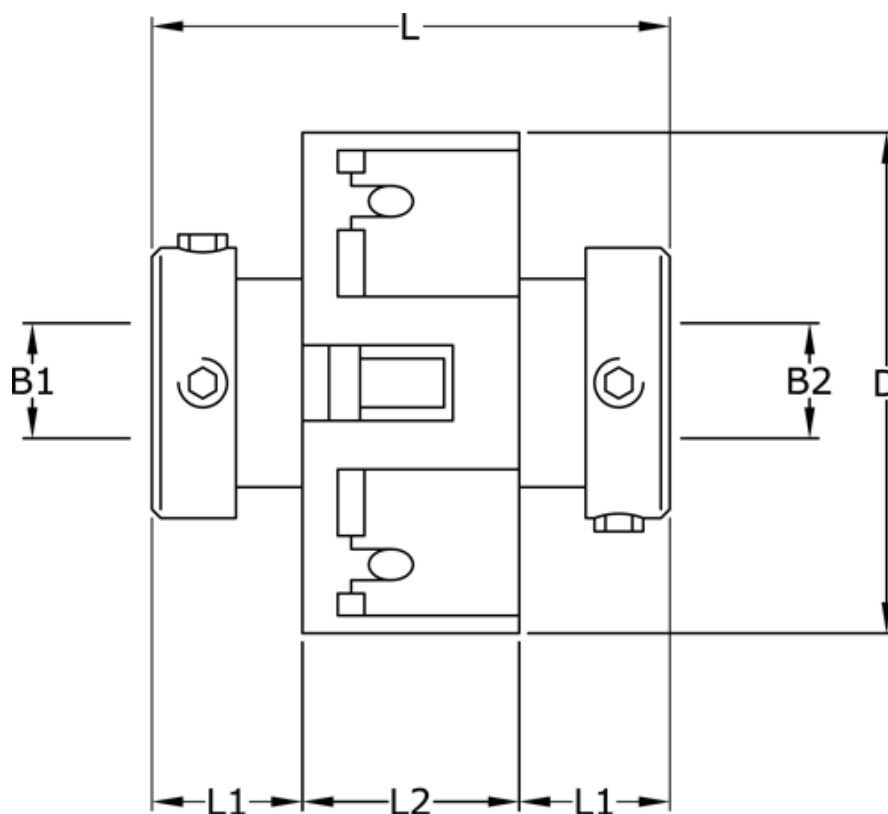

# Data Sheet

Article number: 3322203704246

Description: Uni-Lat Coupling size 203.70.42.46  
set screw hub, bore 16/19 mm

## Measures

B1	= 16
B2	= 19
D	= 70
L	= 74.0
L1	= 28.5
L2	= 17.0
Screw	= M6